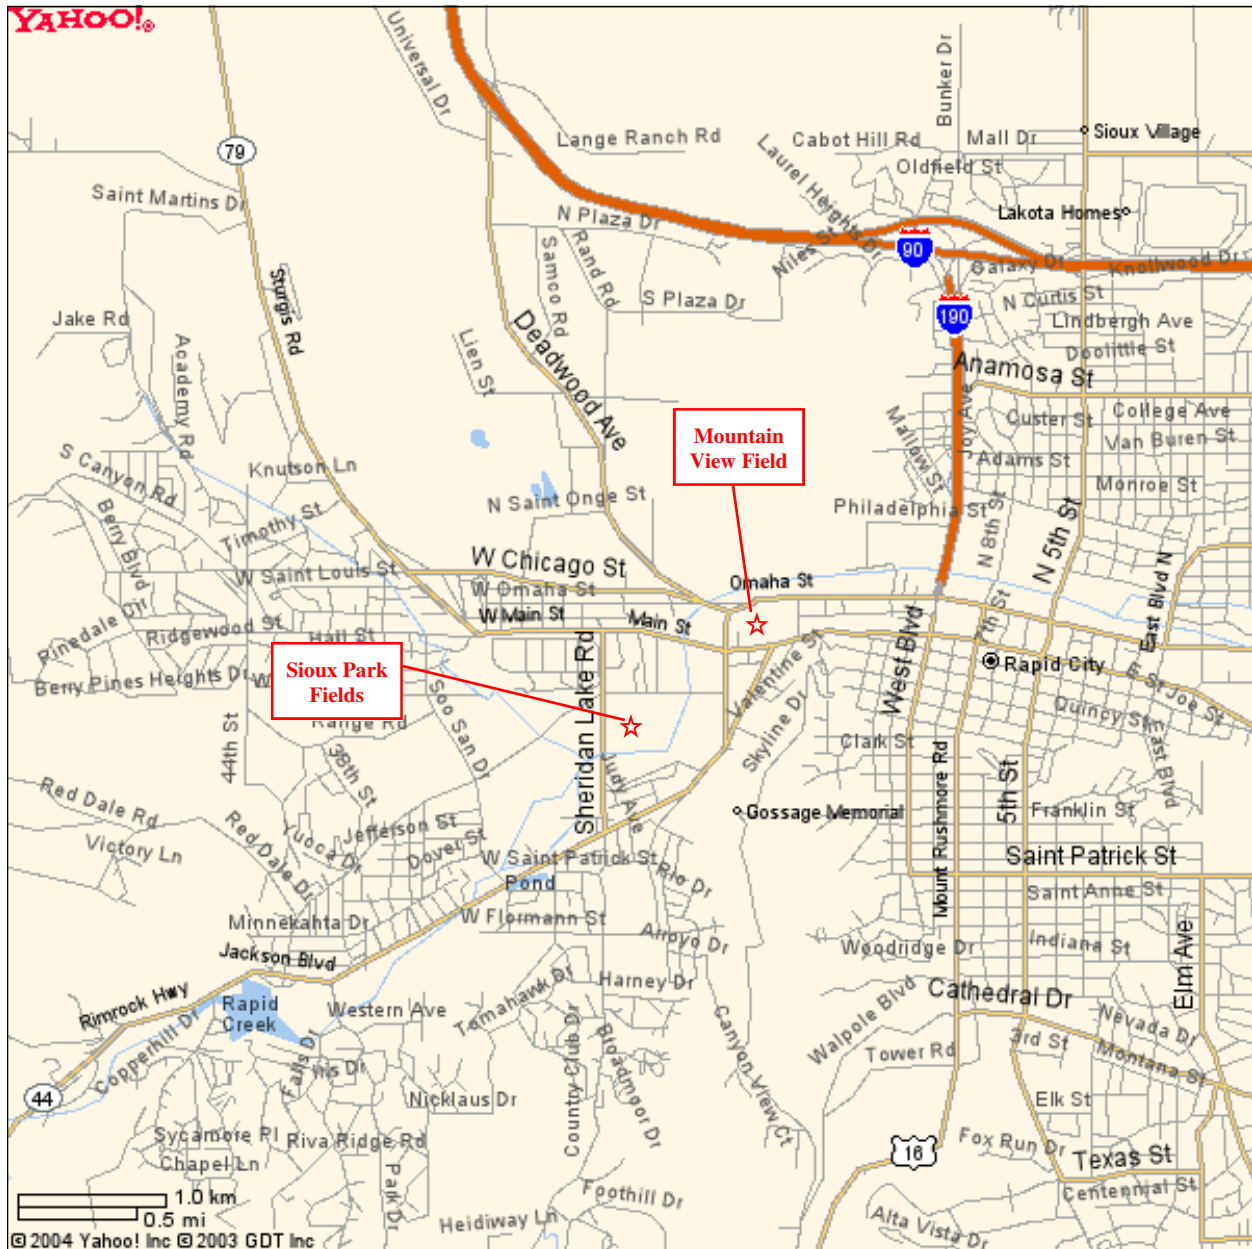

West Rapid City Soccer Fields

Sioux Park Fields and Mountain View Fields

Sioux Park Soccer Complex

Includes Noordemeer, Stadium and Fields 1 & 2
900 Sheridan Lake Road

Mountain View Field

Omaha Field
1801 W. Omaha Street

East Rapid City Soccer Fields

Fairmont, Minnesota, Polo, Star of the West

Fairmont and Minnesota Fields

820 E. Fairmont
E. Minnesota

Cambell and Polo Fields

1835 Cambell Street

Star of the West Soccer Complex

Upper Valley Fields and Lower Valley Fields
1615 Sedivy Lane