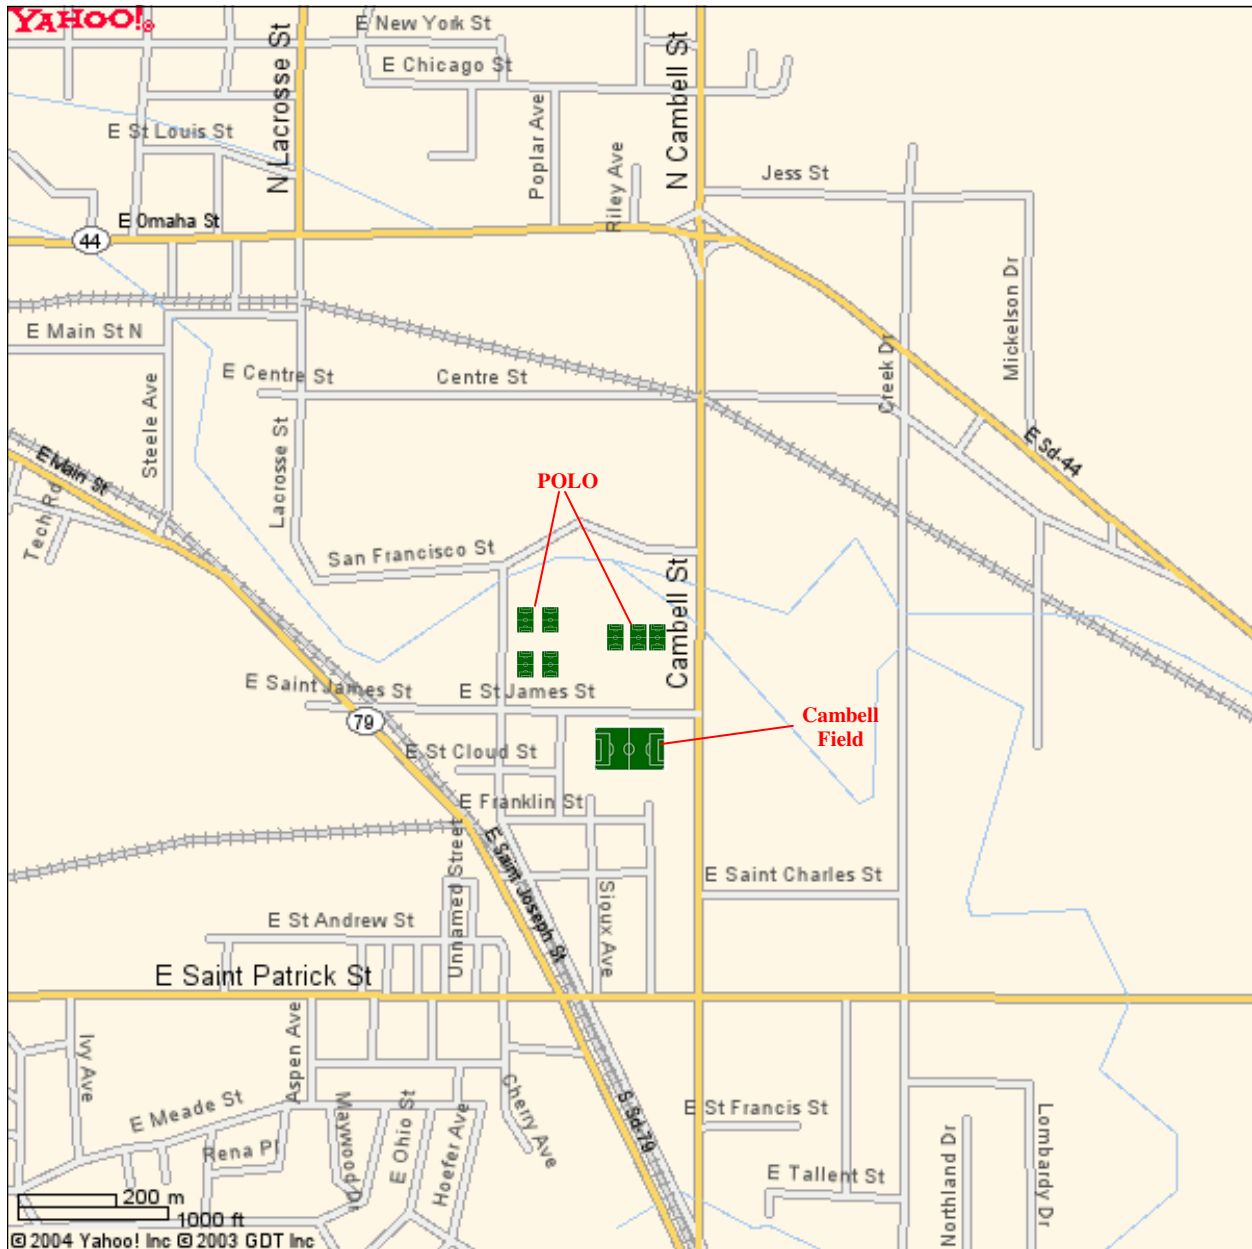

West Rapid City Soccer Fields

Sioux Park Fields and Mountain View Fields

Sioux Park Soccer Complex

Includes Noordemeer, Stadium and Fields 1 & 2
900 Sheridan Lake Road

Mountain View Field

Omaha Field
1801 W. Omaha Street

East Rapid City Soccer Fields

Fairmont, Minnesota, Polo, Star of the West

Fairmont and Minnesota Fields

820 E. Fairmont
E. Minnesota

Cambell and Polo Fields

1835 Cambell Street

Star of the West Soccer Complex

Upper Valley Fields and Lower Valley Fields
1615 Sedivy Lane