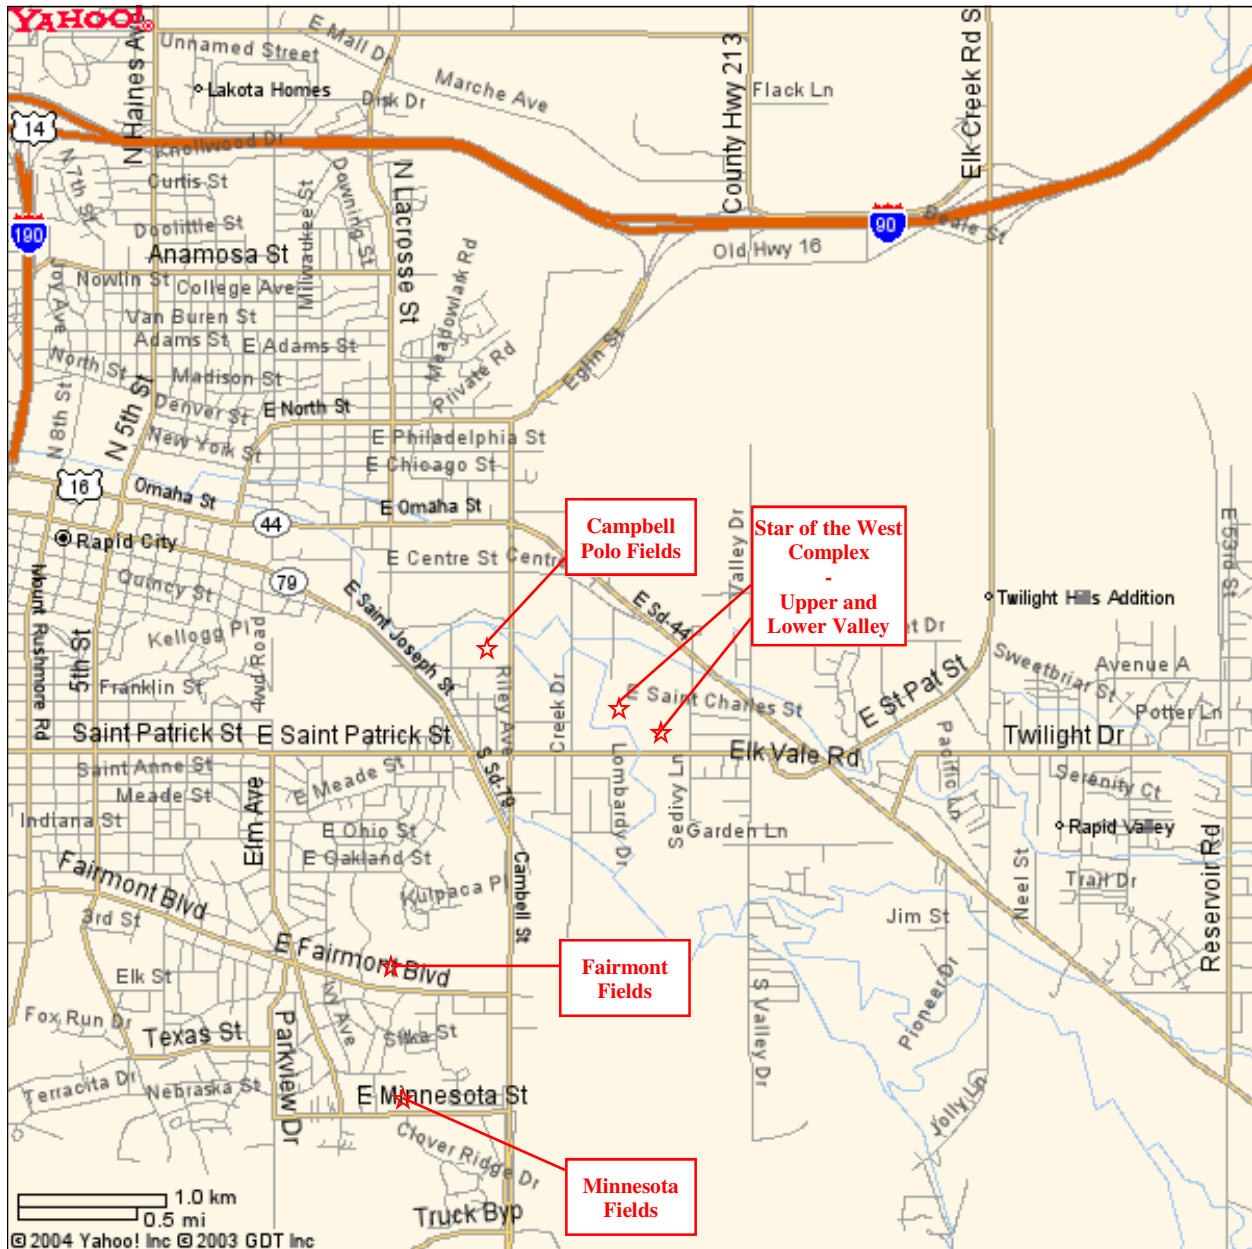

West Rapid City Soccer Fields

Sioux Park Fields and Mountain View Fields

Sioux Park Soccer Complex

Includes Noordemeer, Stadium and Fields 1 & 2
900 Sheridan Lake Road

Mountain View Field

Omaha Field
1801 W. Omaha Street

East Rapid City Soccer Fields

Fairmont, Minnesota, Polo, Star of the West

Fairmont and Minnesota Fields

820 E. Fairmont
E. Minnesota

Cambell and Polo Fields

1835 Cambell Street

Star of the West Soccer Complex

Upper Valley Fields and Lower Valley Fields
1615 Sedivy Lane