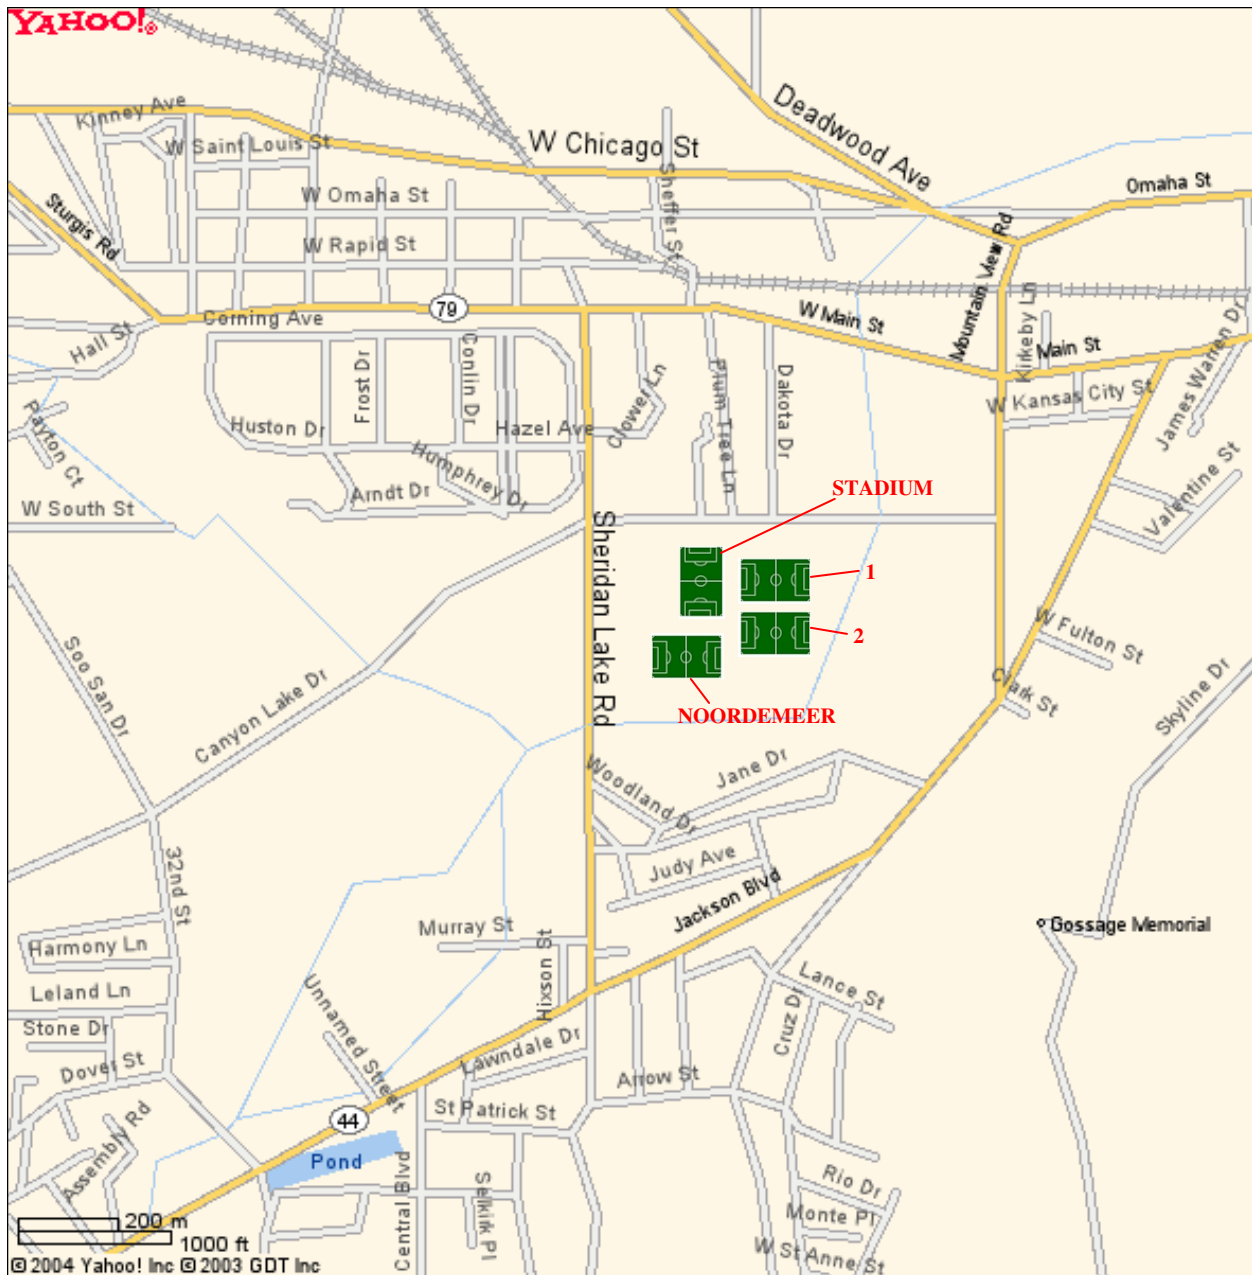

West Rapid City Soccer Fields

Sioux Park Fields and Mountain View Fields

Sioux Park Soccer Complex

Includes Noordemeer, Stadium and Fields 1 & 2
900 Sheridan Lake Road

Mountain View Field

Omaha Field
1801 W. Omaha Street

East Rapid City Soccer Fields

Fairmont, Minnesota, Polo, Star of the West

Fairmont and Minnesota Fields

820 E. Fairmont
E. Minnesota

Cambell and Polo Fields

1835 Cambell Street

Star of the West Soccer Complex

Upper Valley Fields and Lower Valley Fields
1615 Sedivy Lane