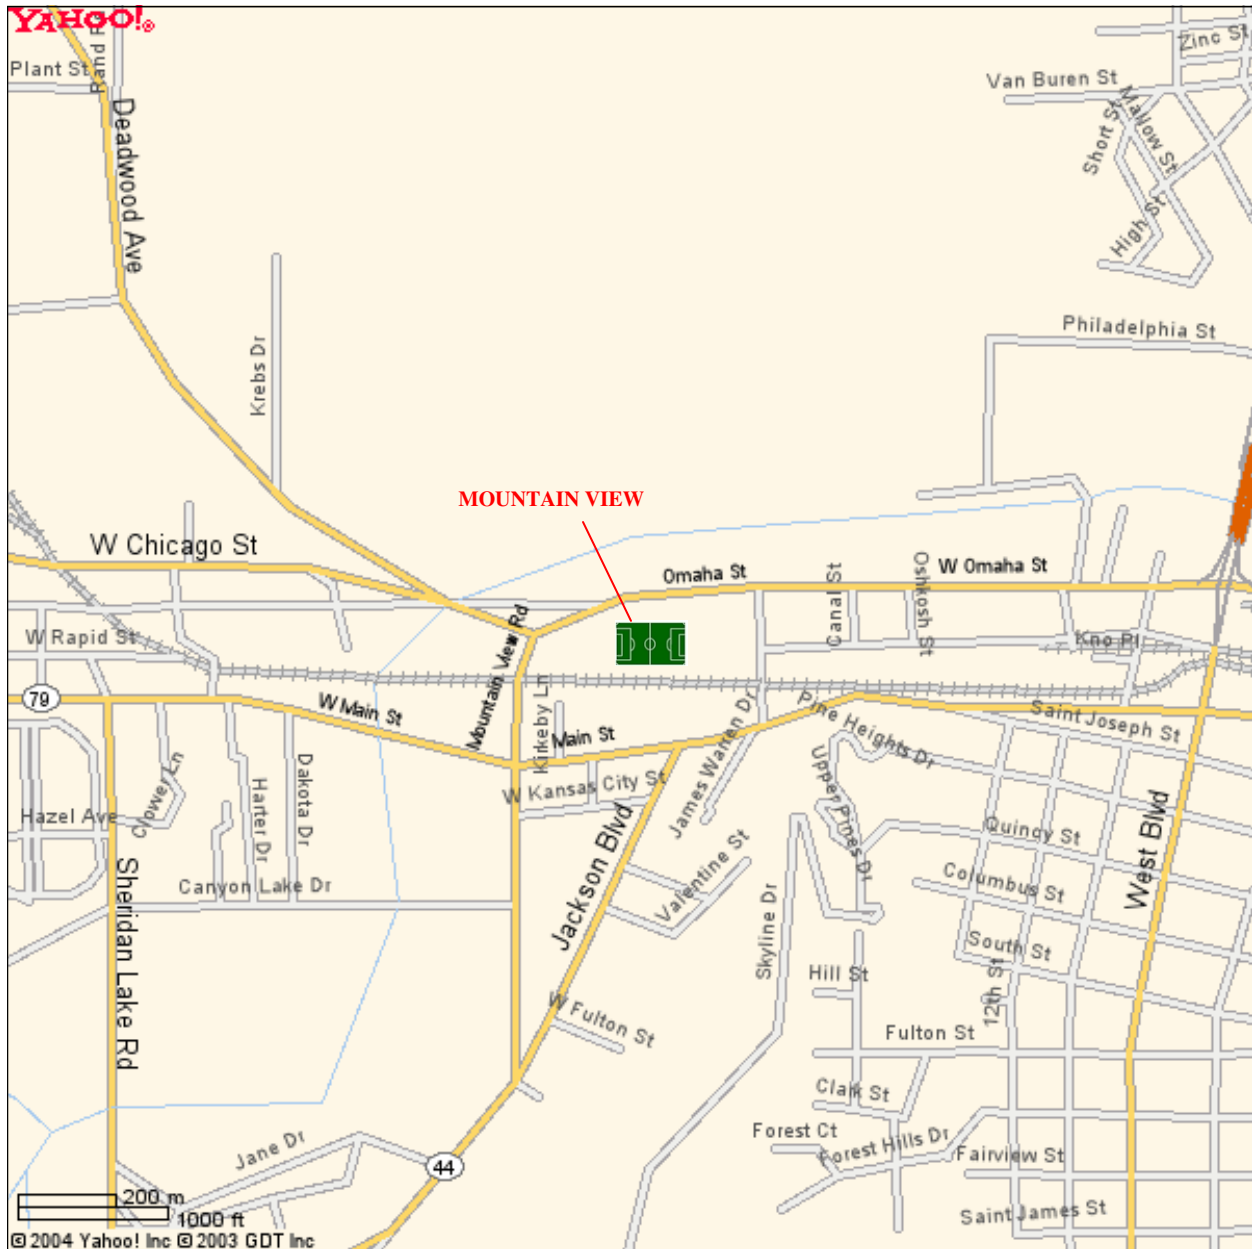

West Rapid City Soccer Fields

Sioux Park Fields and Mountain View Fields

Sioux Park Soccer Complex

Includes Noordemeer, Stadium and Fields 1 & 2
900 Sheridan Lake Road

Mountain View Field

Omaha Field
1801 W. Omaha Street

East Rapid City Soccer Fields

Fairmont, Minnesota, Polo, Star of the West

Fairmont and Minnesota Fields

820 E. Fairmont
E. Minnesota

Cambell and Polo Fields

1835 Cambell Street

Star of the West Soccer Complex

Upper Valley Fields and Lower Valley Fields
1615 Sedivy Lane