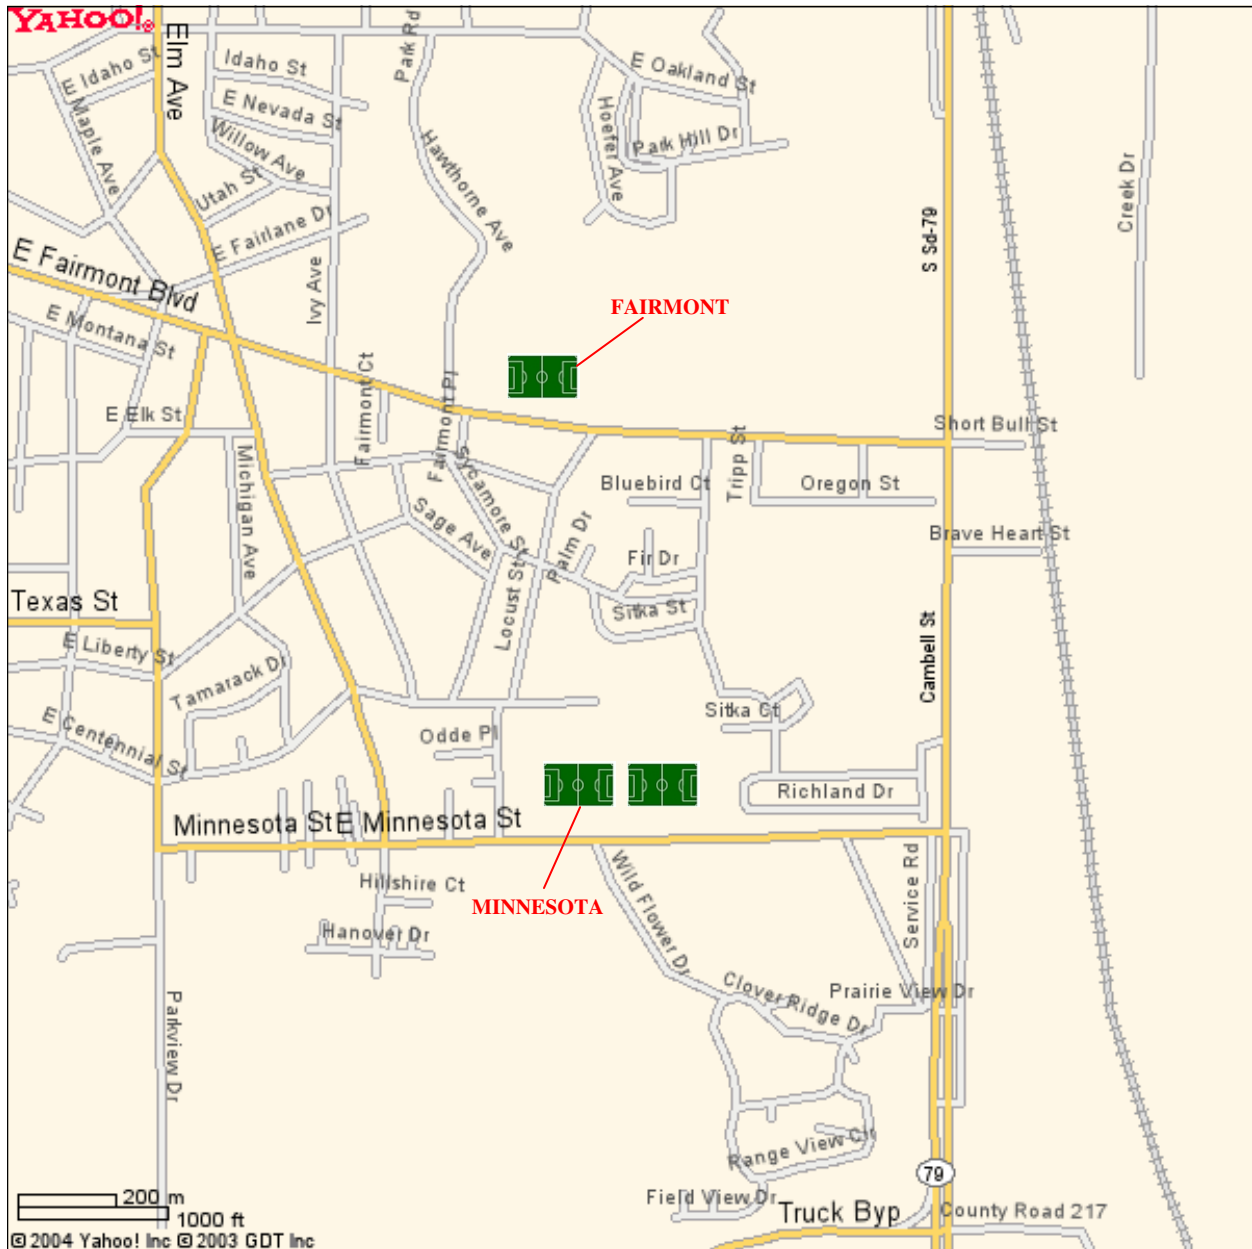

West Rapid City Soccer Fields

Sioux Park Fields and Mountain View Fields

Sioux Park Soccer Complex

Includes Noordemeer, Stadium and Fields 1 & 2
900 Sheridan Lake Road

Mountain View Field

Omaha Field
1801 W. Omaha Street

East Rapid City Soccer Fields

Fairmont, Minnesota, Polo, Star of the West

Fairmont and Minnesota Fields

820 E. Fairmont
E. Minnesota

Cambell and Polo Fields

1835 Cambell Street

Star of the West Soccer Complex

Upper Valley Fields and Lower Valley Fields
1615 Sedivy Lane